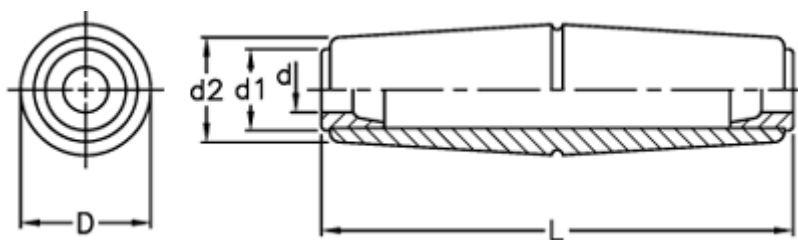

Data Sheet

Article number: 2304055711
Description: E+G Revolving handle
SI.134/105-7

Measures

d = 7
D = 29
d1 = 18
d2 = 23
L = 105